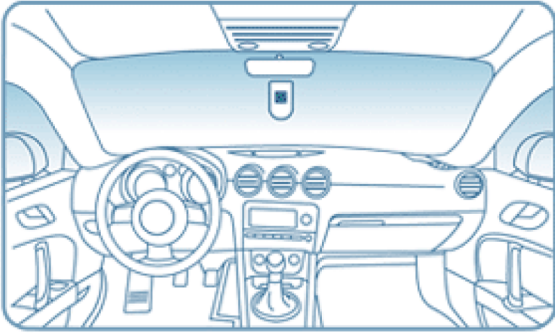

## Dr.9 (Driving Recorder) Specifications

<b>Video input</b>	Built-In CCD Camera
<b>Recording Frame</b>	PAL : 25 FPS NTSC : 30 FPS
<b>Compression Mode</b>	Video:MPEG-4 Audio:AAC (FAT32 format)
<b>Resolution</b>	640x480
<b>Storage</b>	SD & SDHC card Max 8GB (overwrite function)
<b>Audio Input</b>	1 channel built-in microphone
<b>Power type</b>	12V Lighter adapter (12V Power Socket) Cable length: 4.5 meter
<b>Dimension</b>	95x55x38mm
<b>Weight</b>	130g
<b>Camera</b>	Sharp 1/3 CCD, Hi-Res. Sensor 500 TV Line
<b>Lens</b>	Default : 3.6mm (2.9mm, 4.3mm, 6mm, 12mm option as per your order)
<b>Display</b>	1.5" LCD built-in
<b>Playback S/W</b>	Common players. For example: KMP,GOM,Mplayer,VLC,QuickTime
<b>Video/Audio Output</b>	No